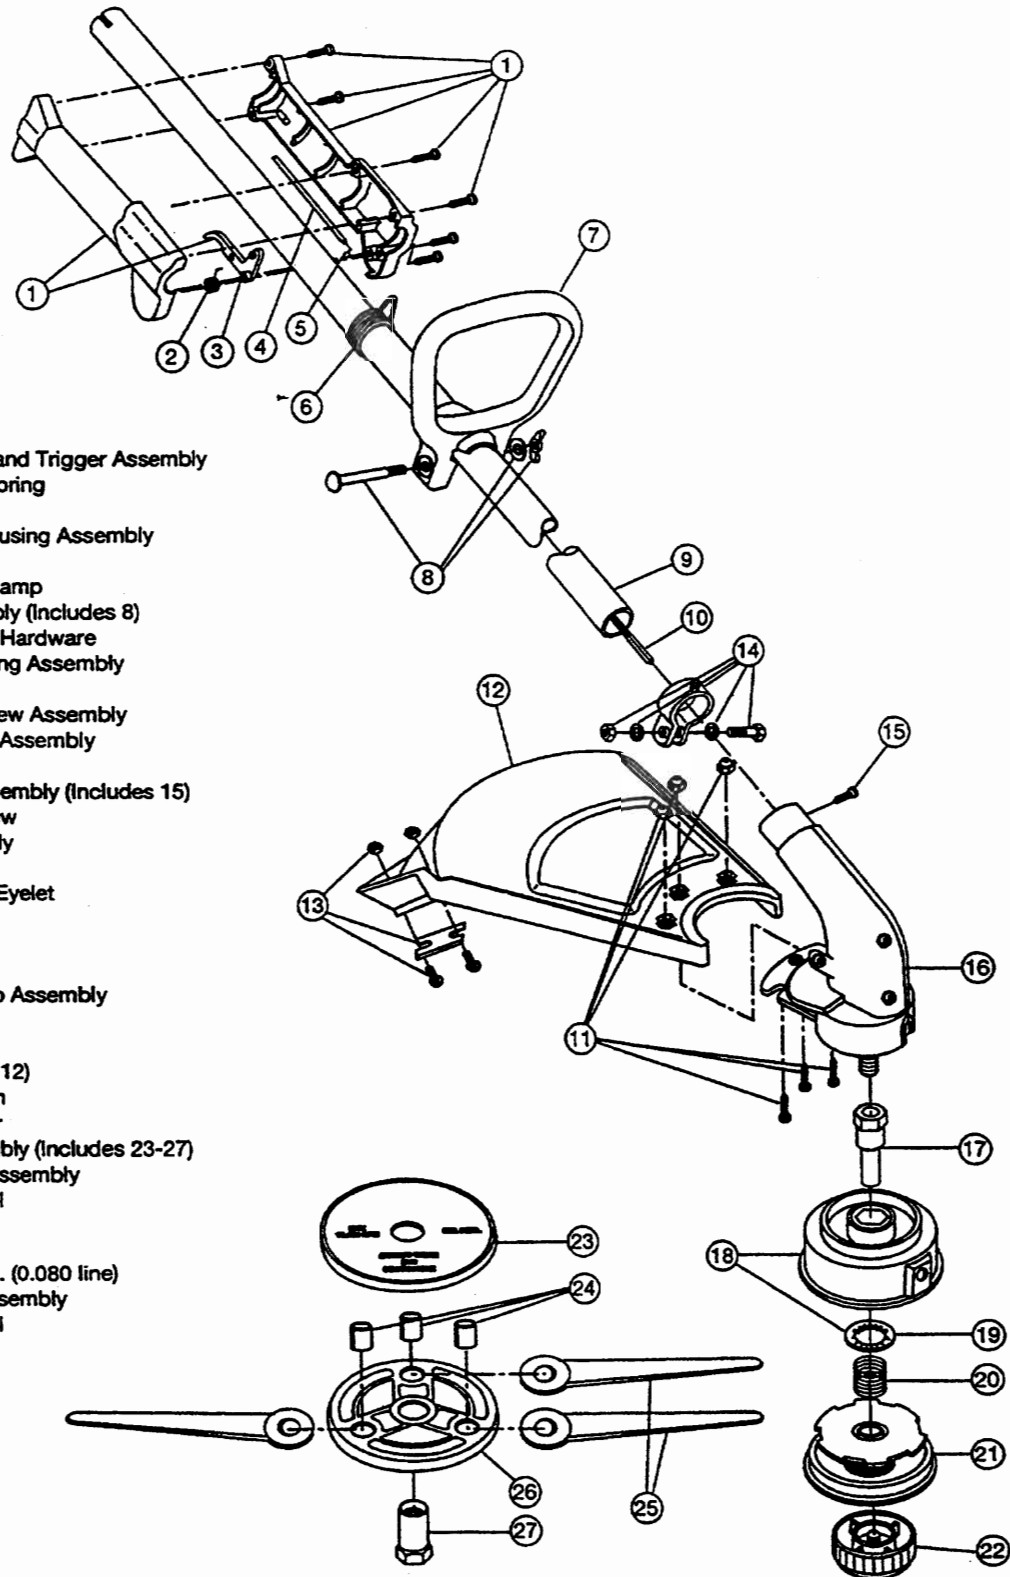

BOOM AND TRIMMER PARTS - MODEL 768r

2-CYCLE GAS TRIMMER/FLAILHEAD

(Serial Number 803242445 and greater)

Item	Part No.	Description
1	181678	Throttle Housing and Trigger Assembly
2	610314	Throttle Trigger Spring
3	181557	Throttle Trigger
4	181554	Throttle Cable Housing Assembly
5	180127	Throttle Cable
6	610327	Shoulder Strap Clamp
7	180869	D-Handle Assembly (Includes 8)
8	180870	Handle Mounting Hardware
9	181569	Drive Shaft Housing Assembly
10	181550	Drive Shaft
11	180547	Guard Mount Screw Assembly
12	180548	Guard and Blade Assembly
13	180553	Blade Assembly
14	153597	Lower Clamp Assembly (Includes 15)
15	145569	Anit-rotation Screw
16	181990	Gearbox Assembly
17	145896	Spool Shaft
18	153599	Outer Spool and Eyelet
19	612026	Retainer
20	610317	Spring
21	610318	Inner Reel
22	153066	Bump Head Knob Assembly
23	182008	Flail Head Top
24	182009	Pivot Pin
25	181974	Flail Blades (Qty. 12)
26	182010	Flail Head Bottom
27	182011	Hexagon Adapter
*	181973	Flail Head Assembly (Includes 23-27)
*	682075	Shoulder Strap Assembly
*	613226	Locking Rod Tool