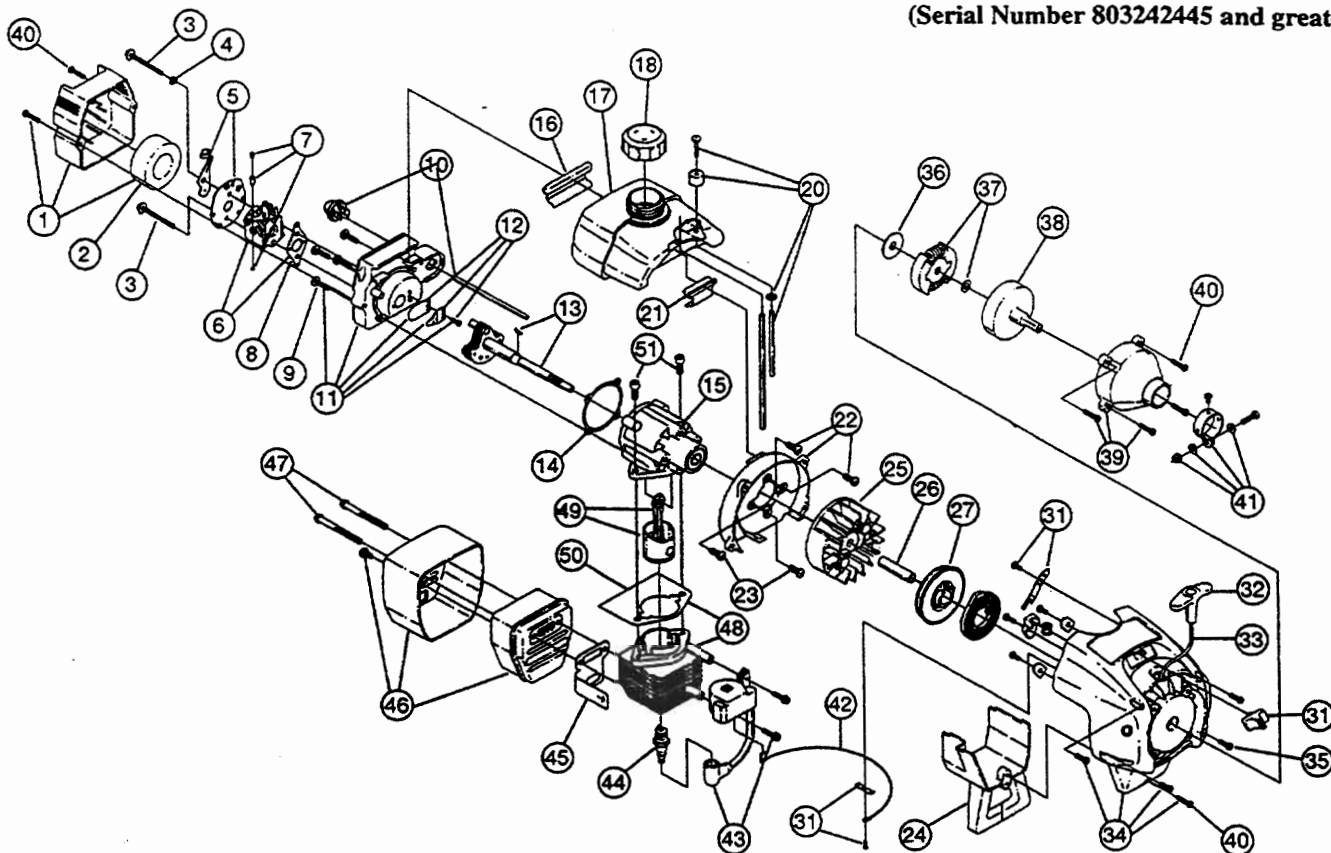

ENGINE PARTS - MODEL 768r 2-CYCLE GAS TRIMMER/FLAIL HEAD

(Serial Number 803242445 and greater)

Item	Part No.	Description	Item	Part No.	Description
1	180349	Carburetor/Air Cleaner Cover Assembly (includes 2)	33	613103	Rope
2	180350	Air Cleaner Filter	34	181443	Starter Housing Assembly (includes 27-34 & 42)
3	180351	Carburetor Mounting Screw Assembly	35	181862	Housing Screw
4	180352	Wavey Washer	36	181074	Clutch Washer
5	180353	Choke Lever and Plate	37	181445	Clutch Rotor Assembly
6	181621	Carburetor Assembly W/Limiter Caps (includes 20)	38	153592	Clutch Drum Assembly
7	682048	Throttle Adjustment Assembly (Walbro)	39	180098	Clutch Cover Assembly
8	180092	Throttle Adjustment Assembly (Zama)	40	181345	Cover Screw
9	610675	Carburetor Gasket	41	153597	Upper Clamp Assembly
10	181860	Carb Mount Screw	42	180036	Wire Lead
11	181558	Primer and Hose Assembly	43	181937	Module Assembly
12	180354	Carb Mount Assembly	44	610311	Spark Plug
13	684451	Reed Assembly	45	180980	Exhaust Gasket
14	181498	Power Shaft Assembly	46	180119	Muffler Assembly (includes 45 & 46)
15	612115	Carburetor Mount Gasket	47	147575	Muffler Mounting Bolt Assembly
16	180026	Crank Case Service Assembly (includes 13)	48	181622	Cylinder Assembly (includes 51)
17	612134	Rear Mounting Pad	49	684449	Piston and Rod Assembly
18	181438	Fuel Tank Assembly (includes 18-20)	50	610674	Cylinder Gasket
19	181559	Fuel Cap Assembly	51	181870	Cylinder Bolt
20	181168	Fuel Return Line	*	180011	Engine Gasket Kit
21	682039	Fuel Line Assembly	*	180602	O.E.M. Carburetor Repair Kit (Walbro)
22	145308	Front Mounting Pad	*	180090	O.E.M. Carburetor Repair Kit (Zama)
23	153520	Shroud Assembly	*	181069	Gasket Diaphragm Repair Kit (Walbro)
24	181861	Shroud Screw	*	180091	Gasket Diaphragm Repair Kit (Zama)
25	153403	Shroud Extension and Stand	*	180530	Piston Ring
26	180929	Flywheel Assembly	*	181623	Short Block Assembly (includes 13, 15, 44, 48-51)
27	181065	Spacer	*	610676	Flywheel Key
28	181597	Recoil Pulley Assembly	*	181501	Starter Housing Screw Set
29	613102	Recoil Spring	*	181873	Carburetor Limiter Cap Set (Walbro)
30	181441	Pulley Retainer Assembly	*	181562	Carburetor Limiter Cap Set (Zama)
31	611061	Rope Guide	*	610309	Crankcase Seal
32	181442	Switch Assembly (includes 42)	*	181599	Clutch Springs (Qty. 2)
	181079	Pull Handle	*	not shown